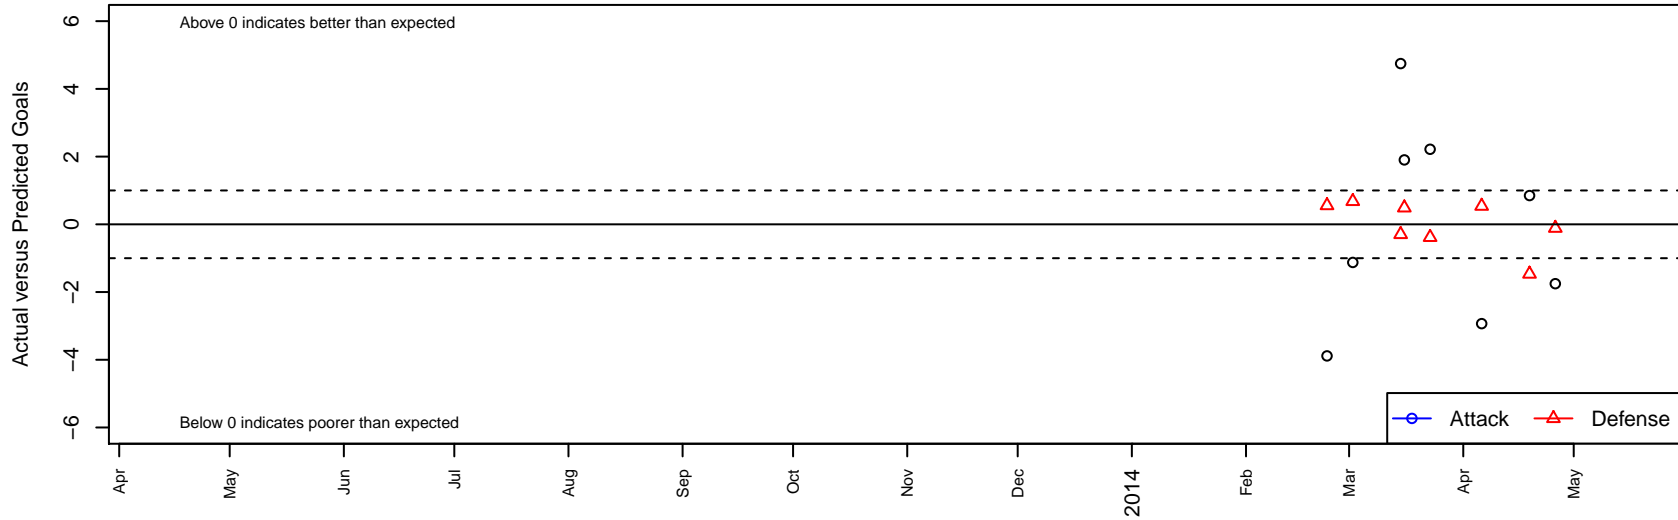

# LASC Guereros B02

La Amistad SC  
 NE Portland, OR  
 B02 total strength=759  
 attack=1.35 defense=0.56  
 fall league = Spr OYS B02 Spring Red, OYS St:  
 alt names used:  
 LASC Guerreros

Venues played:  
 Spr OYS B02 Spring Red  
 OYS State Cup B02

**LASC Guereros B02**  
 Dots are actual minus expected GF (blue circles) and GA (red triangles).  
 Blue line is smoothed change in attack strength. Red is smoothed change in defense strength.

	<b>date</b>	<b>home</b>		<b>away</b>		<b>venue</b>	<b>pred.home</b>	<b>pred.away</b>
26697	2014-04-26	W AFC Real Madrid B02	2	LASC Guereros B02	2	OYS State Cup B02	1.89	3.75
26542	2014-04-19	LASC Guereros B02	2	Westside Timbers Copa B02	4	OYS State Cup B02	1.15	2.53
25838	2014-04-06	Eastside Timbers White B02	0	LASC Guereros B02	3	Spr OYS B02 Spring Red	0.54	5.93
25319	2014-03-23	LASC Guereros B02	7	Washington Timbers Forrest B02	1	Spr OYS B02 Spring Red	4.78	0.62
24897	2014-03-16	Westside Timbers Mundial B02	0	LASC Guereros B02	12	Spr OYS B02 Spring Red	0.49	10.10
24555	2014-03-15	LASC Guereros B02	10	Westside Timbers Copa TS B02	1	Spr OYS B02 Spring Red	5.25	0.70
23664	2014-03-02	Timber Barons B02	0	LASC Guereros B02	9	Spr OYS B02 Spring Red	0.68	10.13
23189	2014-02-23	Washington Timbers Lime B02	0	LASC Guereros B02	6	Spr OYS B02 Spring Red	0.56	9.89